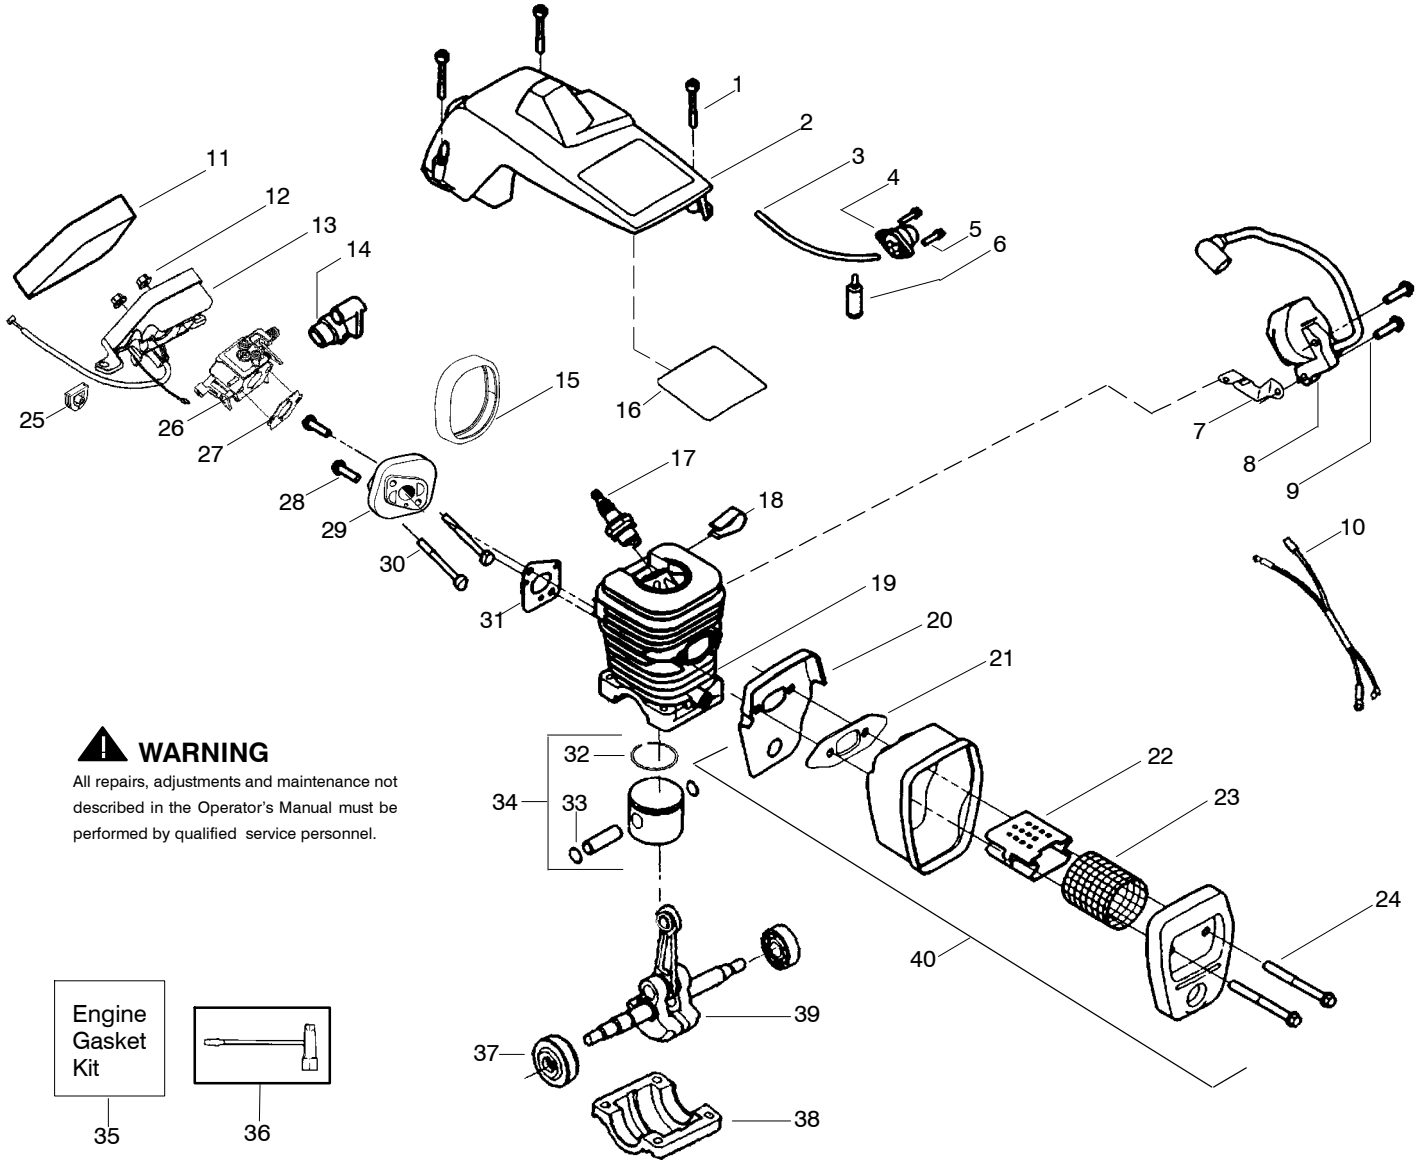

WARNING

All repairs, adjustments and maintenance not described in the Operator's Manual must be performed by qualified service personnel.

Ref.	Part No.	Description	Ref.	Part No.	Description	Ref.	Part No.	Description
1.	530016153	Screw	19.	530012552	Cylinder	35.	530069608	Kit- Engine Gasket (Incl. 21, 27 & 31)
2.	530056914	Assy-Cylinder Shield (includes # 16)	20.	530049870	Backplate-Muffler	36.	530031135	Scrench
3.	530069247	Kit-Fuel Line (Small)	21.	530069608	Gasket-Muffler(kit)	37.	530056363	Assy-Seal & Bearing
4.	530071835	Kit-Air Purge (incl. #5)	22.	530037813	Diffuser-Muffler	38.	530037935	Cap-Crankcase
5.	530015780	Screw	23.	530036103	Screen-Spark	39.	530047062	Assy-Crankshaft
6.	530095646	Assy-Fuel Pick-up	24.	530016132	Bolt-Muffler	40.	530047207	Assy-Muffler (Incl. 20,21,22,23,24)
7.	530047442	Strap-Ground	25.	530047631	Grommet-Throttle Cable			Not Shown
8.	530039238	Ignition Module		530071820	Zama (W-20)			
9.	530015814	Screw		530071821	Walbro (WT-662)			
10.	530057475	Assy-Wire Harness	27.	530069608	Gasket-Carb. (kit)			
11.	530037793	Foam-Air Filter	28.	530016386	Screw			
12.	530016101	Nut	29.	530049700	Carb. Adapter		545154161	Manual (Euro 1)
13.	530057702	Assy-Air Box	30.	530016187	Screw		545154162	(Russian)
14.	530035526	Grommet-Carb Adjust	31.	530069608	Gasket- Adaptor(kit)		545003001	Decal-Warning
15.	530054144	Seal-Carb Adapter	32.	530038729	Ring-Piston			
16.	530055698	Reflector-Heat	33.	530015697	Retainer-Piston Pin			
17.	952030150	Spark Plug (RCJ-7Y)	34.	530069719	Kit-Piston (Incl. 32 & 33)			
18.	530016136	Clip-High Tension Lead						

✓ = NEW PART NUMBER FOR THIS IPL

★ = REFER TO THE SERVICE REFERENCE INDICATED FOR MORE INFORMATION. (LOCATED AT END OF IPL)